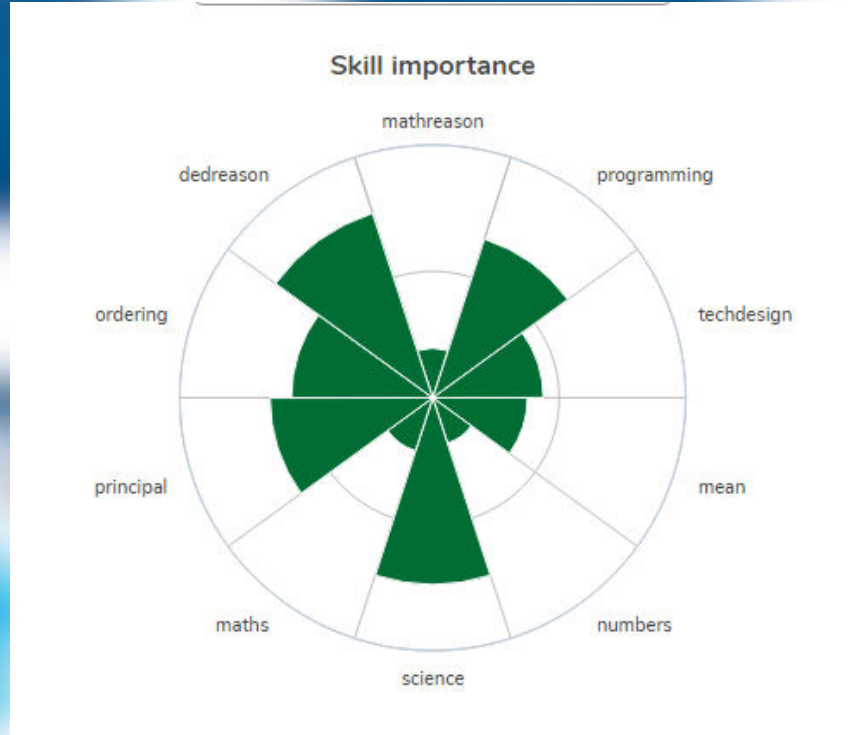

# Careers 2020

Police Officer

**Career Of The Week Date:  
11/10/2021**